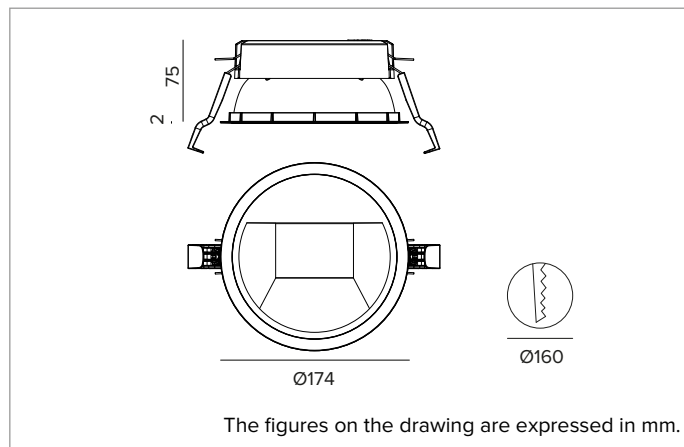

## Recessed LED Downlight in a trim version

		3500K	H(m)	D1(m)	D2(m)	E <sub>max</sub> (lx)	
		Ra90	42°	77°			
Fixture Power	24W	1	0.86	1.70	1622		
Source Flux	2959lm	2	1.73	3.40	405		
Fixture Flux	2050lm	3	2.59	5.11	180		
Efficacy	85lm/W	4	3.46	6.81	101		
TS1397	I <sub>max</sub> =633cd/klm	I <sub>max</sub>	1874cd	5	4.32	8.51	65